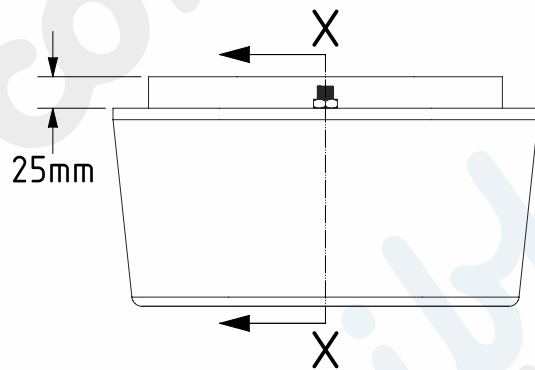

# Inflation bladder

Please confirm material required below:

White Food Quality Linaplus rubber

Red Linatex rubber (none food grade)

The inflation bladders are designed to inflate to 2-3 PSI ONLY

SECTION X-X

DETAIL A

1/4" BSPP cone seat male bulk head c/w locking nut

www.flexibleconnections.co.uk

King Street Trading Estate, Middlewich, Cheshire, CW10 9LF.  
Tel: 01606 836024  
Email: sales@flexibleconnections.co.uk