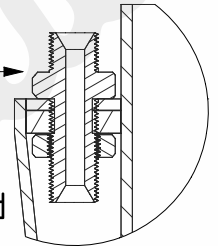

# Inflation bladder

Please confirm material required below:

White Food Quality Linaplus rubber

Red Linatex rubber (none food grade)

The inflation bladders are designed to inflate to 2-3 PSI ONLY

SECTION X-X

DETAIL A

1/4" BSPP cone seat male bulk head c/w locking nut

www.flexibleconnections.co.uk

King Street Trading Estate, Middlewich, Cheshire, CW10 9LF.  
Tel: 01606 836024  
Email: sales@flexibleconnections.co.uk