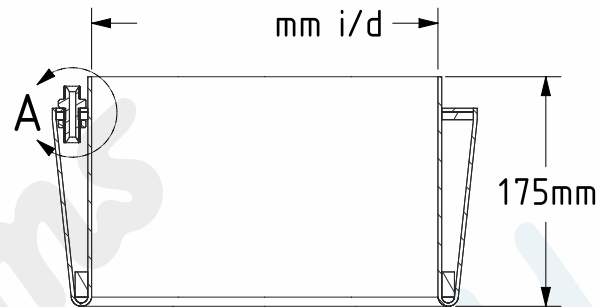

# Inflation bladder

Please confirm material required below:

White Food Quality Linaplus rubber

Red Linatex rubber (none food grade)

The inflation bladders are designed to inflate to 2-3 PSI ONLY

SECTION X-X

DETAIL A

1/4" BSPP cone seat male bulk head c/w locking nut

www.flexibleconnections.co.uk

King Street Trading Estate, Middlewich, Cheshire, CW10 9LF.  
Tel: 01606 836024  
Email: sales@flexibleconnections.co.uk